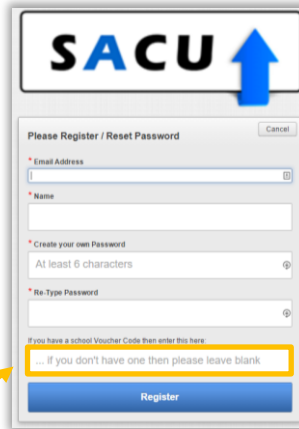

Click through the sections and then Save to enter

Access to our student research services is from within a dedicated *Student area*.

Access to this *Student area* is from the main login page on the SACU website:

www.sacu-student.com/login

Enter your email & name, then create a password