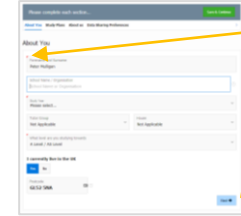

Clicking the link within our confirmation email will take you back to the login screen

Enter your email and password and click Login

You will then be asked for supplementary information. Please complete all the mandatory fields – shown with a red bar.

Click through the sections and then Save to enter

Access to our student research services is from within a dedicated *Student area*.

Access to this *Student area* is from the main login page on the SACU website: