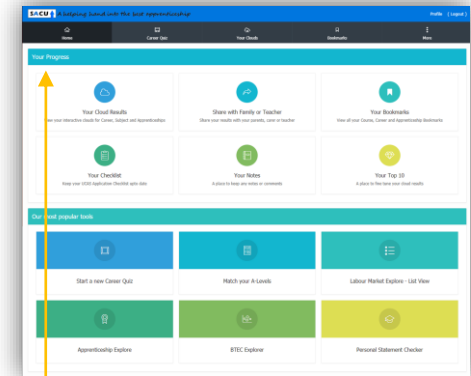

Click through the sections and then Save to enter

Access to our student research services is from within a dedicated *Student area*.

Access to this *Student area* is from the main login page on the SACU website:

www.sacu-student.com/login

Enter your email & name, then create a password

Enter a voucher code here if your school has provided one. Otherwise leave it blank

We'll then send you a confirmation email with a link. This may take up to 2 minutes to arrive

You will now be in the *Student area* - the portal for all your research tools

This area will appear once you have taken the Career Quiz and have personalised cloud results

Now take the quiz, look at your clouds, make some bookmarks and share!